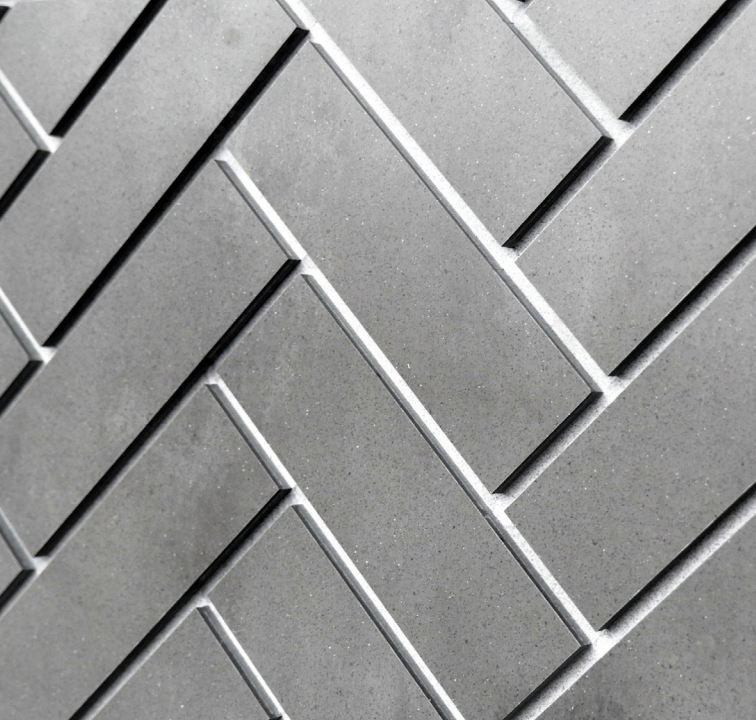

LAKE

FLAME

TRUCHET

M.R. Walls offers a finished solution in one step.
No painting, no sanding, no grout, and no tile.

LAVA

REEDS

LEAF

ORIGAMI

Classics

MOUNTAIN

Texture as the new aesthetic.

Replacing Tile for Showers

HONEY

HEX

ORIGAMI

Backlight Applications