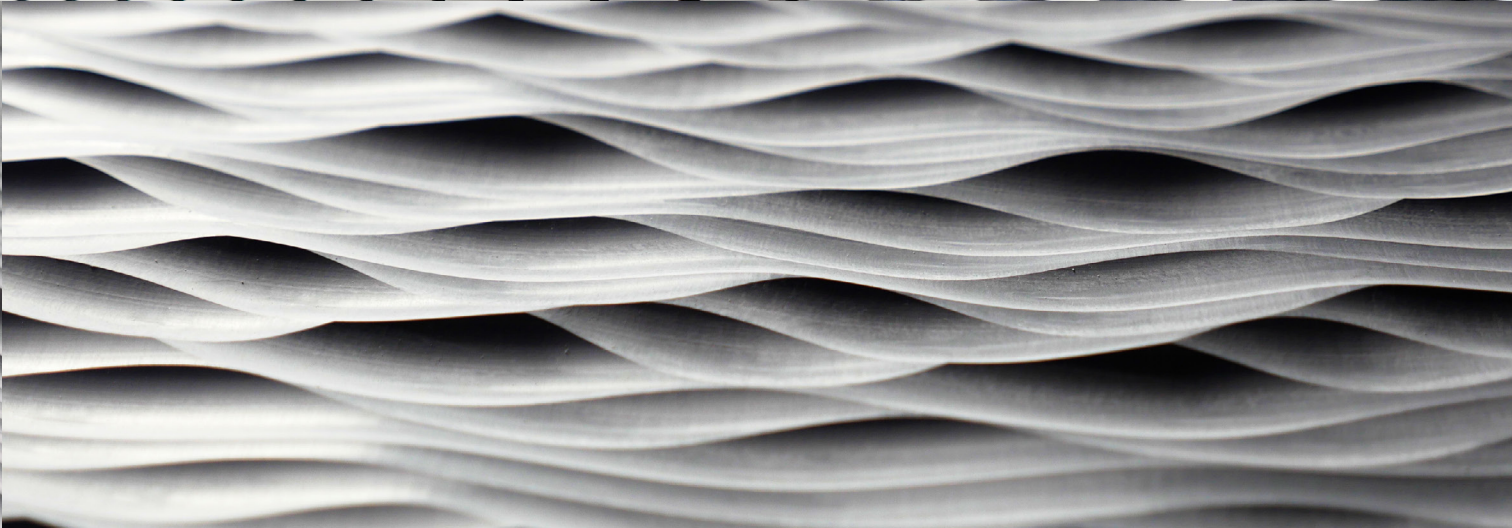

Classics

MOUNTAIN

Texture as the new aesthetic.

Replacing Tile for Showers

HONEY

HEX

ORIGAMI

Backlight Applications